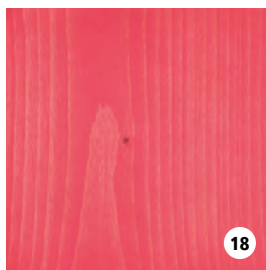

RMC Hybrid Wood Protector

1 olie, 1 laag, binnen & buiten

RMC Hybrid Wood Protector is een rasechte 'monocoat', geschikt voor het kleuren en beschermen van alle buitenhout in 1 enkele laag. De eenvoudige toepassing en onderhoud maken van deze olie een uiterst gebruiksvriendelijk product. Mits toevoeging van de RMC Accelerator kan deze olie ook perfect gebruikt worden voor het kleuren en beschermen van binnenhout.

PIGLET